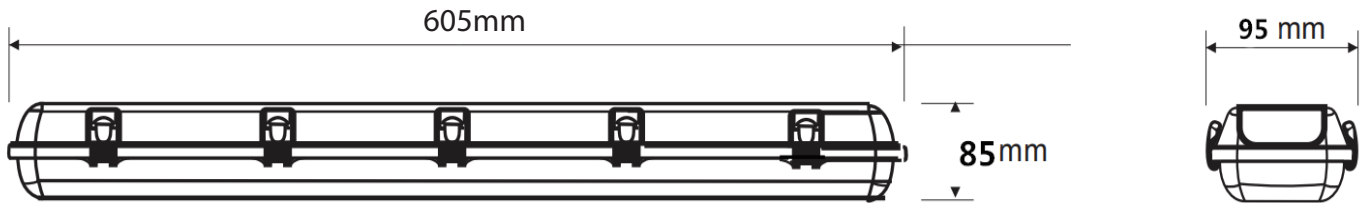

WATERPROOF CEILING LIGHT

TECHNICAL SHEET
KL-OD-9A-E-20

KEYLIGHT

SPAIN

PRODUCTOS DE ILUMINACION

SPECIFICATIONS

Product Code	KL-OD-9A-E-20
Power	20W
Final Lumen	2400lm
LED Quantity	SMD2835 108P
Power of Single LED	0.2W
Luminosity of single LED	28-30
Current of single LED	60MA
Volatge of single LED	3V
Color Temperature	4000k-6500k
RA	>80
Driver Input Power	20W
Driver Input Voltage	AC220V-240V
Driver Output Voltage	DC58V-57V
Power Factor	>0.9
THD	<10
Size	605mm*85mm*95mm
Warranty	3 years